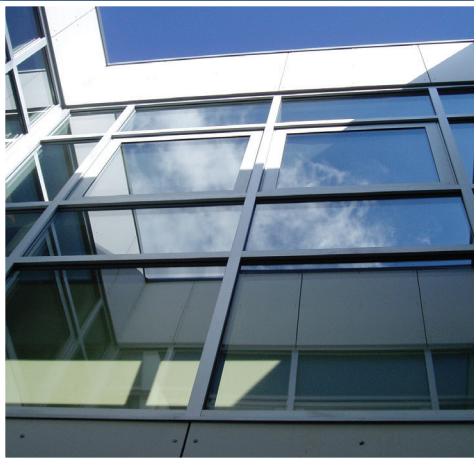

Since 1977 GlassWorks has been Chicagoland's leading Fabricator and Installer of Glass. Today, we offer our Products throughout the Nation.

THE GLASSWORKS PROCESS

1. Consultation

Our Project Managers are ready now:

- Call us and let us understand your project over the Phone or In Person.
- Call us to Match your Needs to the Wide Range of GlassWorks Capabilities
- Call us to Move Quickly to Solve your Problem.

3. Professional Shipping and Installation

- Ask about our Quality Control throughout our Manufacturing Process.
- Ask about our Guaranteed ON TIME Delivery throughout the United States.
- Ask about our Certified GlassWorks Installers.

2. Fabrication

We control fabrication to provide the Glassworks solution:

- Meet your Aggressive Time Table
- Meet your Budget.
- Innovative Design

4. Follow Through

GlassWork You, Your Organization and Your Guests Will Love.

- Innovative Design
- Flawless Execution
- GlassWorks No Questions Warranty.